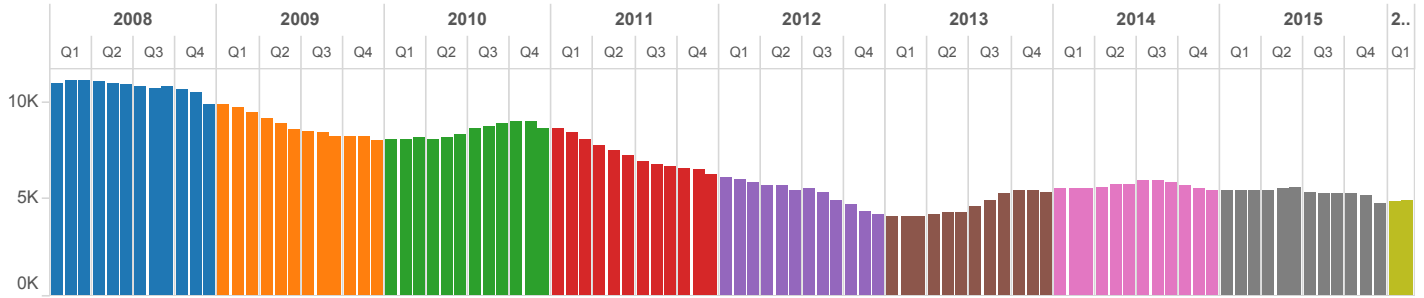

Monthly Inventory of Active Listings for Single Family Homes

Hillsborough County, Fla. | All Price Tiers | All Sale Types

1. Select a Housing Metric (Some metrics unavailable by tier or sale type)
Inventory of Active Listings

2. Select a County
Hillsborough

3. Select a Property Type
 Single Family Homes
 Condos/Townhouses
 Mobile/Manufactured

4a. Select a Price Tier, or...
All Price Tiers

4b. ...Select a Sale Type
 All Sale Types
 Foreclosure/REO
 Non-Distressed
 Short Sales