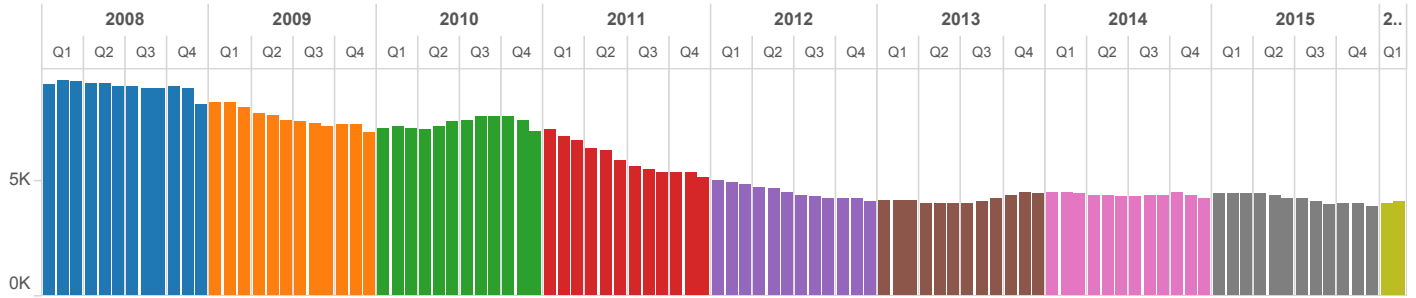

Monthly Inventory of Active Listings for Single Family Homes

Pinellas County, Fla. | All Price Tiers | All Sale Types

1. Select a Housing Metric (Some metrics unavailable by tier or sale type)
Inventory of Active Listings