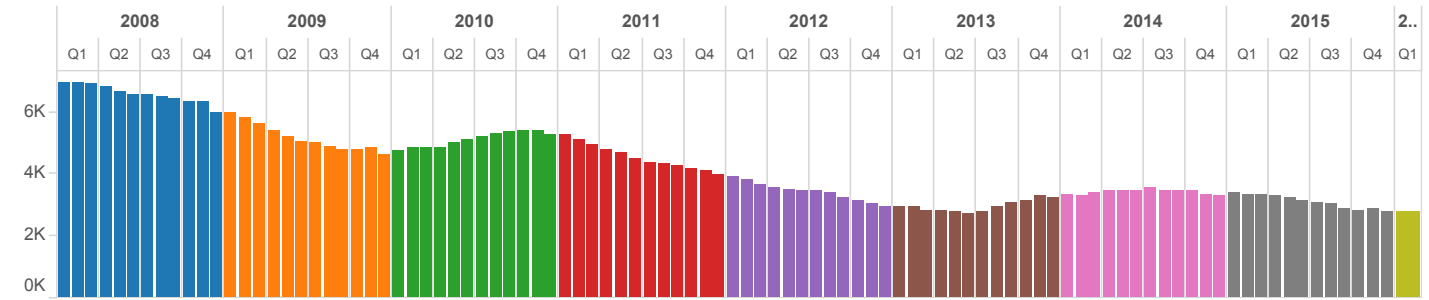

Monthly Inventory of Active Listings for Single Family Homes

Pasco County, Fla. | All Price Tiers | All Sale Types

1. Select a Housing Metric (Some metrics unavailable by tier or sale type)
Inventory of Active Listings